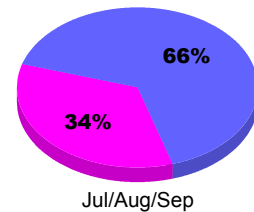

**Membership Results
2012-2013**

**Membership
2011-2012**

Month	Net Memb Goal	Actual New Memb	Actual Dropped Memb	Gain/Loss of Memb	Gain/Loss of Memb
Jul/Aug/Sep		179	-92	87	124
Totals		179	-92	87	124

Membership Results 2012-2013

Goal, New, Dropped, Gain/Loss

Comparison of Membership Gain/Loss

Current Year Compared to the Previous Year

Gender Comparison 2012-2013

Male Female