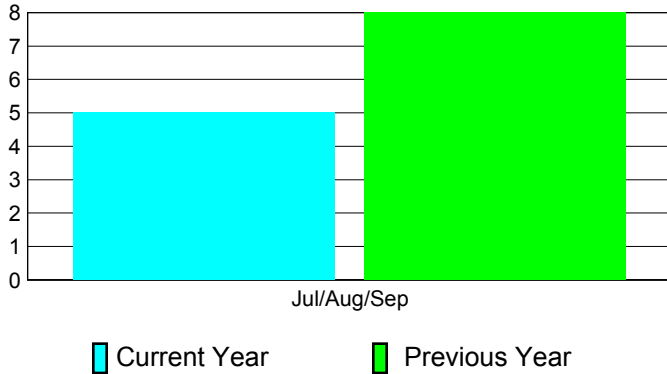

2012-2013 GMT Reports for District (or Undistricted) **District 324A8**

GMT: **M NAGARAJAN**

Location: **INDIA**

GMT CA: **6**

CLUBS

**Club Results
2012-2013**

**Clubs
2011-2012**

Month	New Club Goal	Actual New Clubs	Actual Dropped Clubs	Gain/Loss of Clubs	Gain/Loss of Clubs
Jul/Aug/Sep		5	0	5	8
Totals		5	0	5	8

Club Results 2012-2013

Goal, New, Dropped, Gain/Loss

Comparison of Club Gain/Loss

Current Year Compared to the Previous Year

YTD Status Quo Clubs 2012-2013

Status Quo Clubs Compared to Status Quo Members

MEMBERSHIP