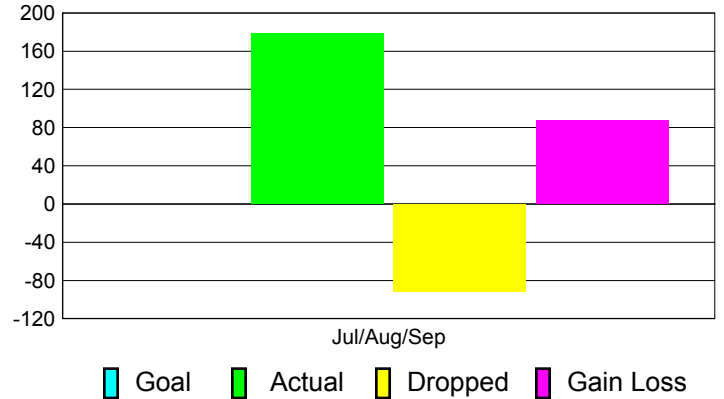

Membership Results 2012-2013

Goal, New, Dropped, Gain/Loss